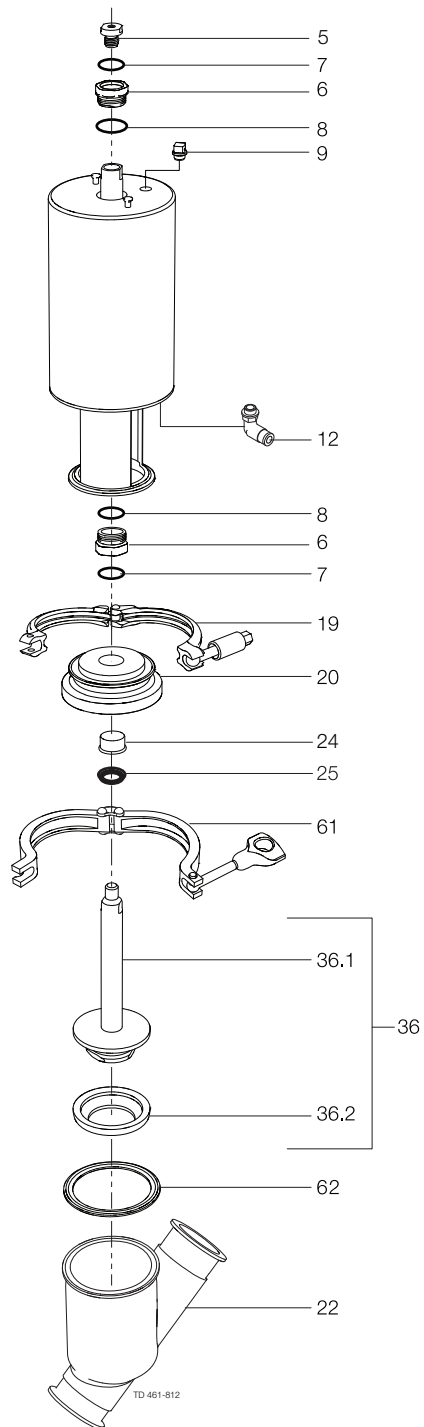

Unique SSV - Y-body

Pos	Qty	Denomination	2"	2½"	3"	4"
		Actuator, complete (NO)	9613154847	9613154848	9613154849	9613154850
		Actuator, complete (NC)	9613154852	9613154853	9613154854	9613154855
		Actuator, complete (A/A)	9613154857	9613154858	9613154859	9613154860
5	1	Adapter, plastic (- 0115)				
	1	Adapter, steel (0115 - 0518)				
	1	Adapter, steel (0518 -)	9615374701	9615374701	9615374701	9615374701
6	□	2 Bushing				
7	□	2 O-ring				
8	□	2 O-ring				
9	1	1 Plug	9613414101	9613414101	9613414101	9613414101
12	1(2)	Air fitting	9611994682	9611994682	9611994682	9611994682
Clamp						
19	1	Clamp	9612939323	9612939324	9612939325	9612939326
61	1	Clamp, body	212207	755345	755114	270085
Bonnet						
20	1	Bonnet	9634072001	9634072101	9634072201	9634072301
62	♦	1 Gasket, EPDM (standard)				
	1	Gasket, Buna				
	1	Gasket, FPM				
		Gasket set, 10 pcs., EPDM	9614059454	9614059455	9614059456	9614059457
		Gasket set, 10 pcs., Buna	9614059458	9614059459	9614059460	9614059461
		Gasket set, 10 pcs., FPM	9614059462	9614059463	9614059464	9614059465
24	1	Bushing	9613125002	9613125002	9613125002	9613125002
25	♦	1 Lip seal, EPDM (standard)				
	1	Lip seal, HNBR				
	1	Lip seal, FPM				
		Lip seal, set (10 pcs.) EPDM	9614059419	9614059419	9614059419	9614059419
		Lip seal, set (10 pcs.) HNBR	9614059420	9614059420	9614059420	9614059420
		Lip seal, set (10 pcs.) FPM	9614059421	9614059421	9614059421	9614059421
Valve Body						
22	1	Valve body	623368	620754	625854	620235
Valve Plug						
36	1	Plug, complete	9613173001	9613173002	9613173003	9613173004
36.1	1	Plug	9634075901	9634076001	9634076101	9634076201
36.2	♦	1 Plug seal, PTFE				
		Plug seal, set (10 pcs.) PTFE	9614059450	9614059451	9614059452	9614059453
			2"	2½"	3"	4"
Actuator						
□		Service kit	9611926500	9611926500	9611926500	9611926500
Product wetted parts						
♦		Service kit, EPDM	9611926815	9611926816	9611926817	9611926818
♦		Service kit, HNBR/NBR	9611926819	9611926820	9611926821	9611926822
♦		Service kit, FPM	9611926823	9611926824	9611926825	9611926826