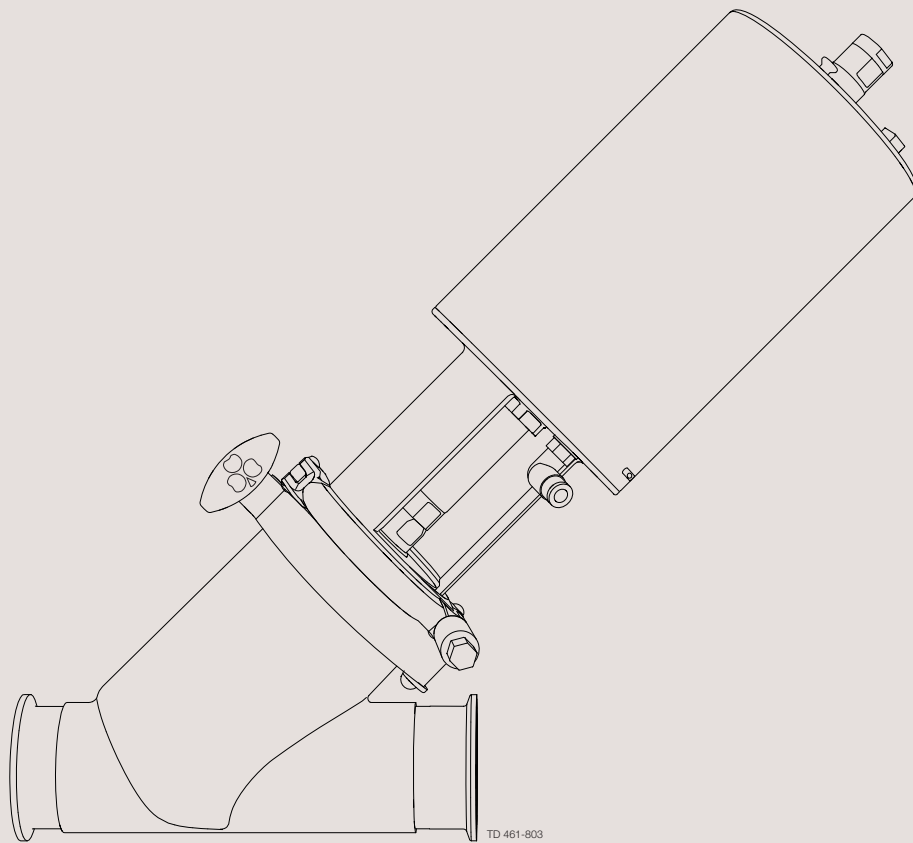

Spare Parts

Unique SSV - Y-body

ESE00587-ENUS8

2018-12

Original manual

The information herein is correct at the time of issue but may be subject to change without prior notice

1. Unique SSV - Y-body	4
2. Mounting tools	6