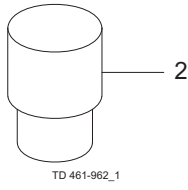

Unique SSV - Y-body

Pos	Qty	Denomination	2"	2½"	3"	4"
		Actuator, complete (NO)	9613154847	9613154848	9613154849	9613154850
		Actuator, complete (NC)	9613154852	9613154853	9613154854	9613154855
		Actuator, complete (A/A)	9613154857	9613154858	9613154859	9613154860
5	1	Adapter, plastic (- 0115)				
	1	Adapter, steel (0115 - 0518)				
	1	Adapter, steel (0518 -)	9615374701	9615374701	9615374701	9615374701
6	□	2 Bushing				
7	□	2 O-ring				
8	□	2 O-ring				
9	1	1 Plug	9613414101	9613414101	9613414101	9613414101
12	1(2)	Air fitting	9611994682	9611994682	9611994682	9611994682
Clamp						
19	1	Clamp	9612939323	9612939324	9612939325	9612939326
61	1	Clamp, body	212207	755345	755114	270085
Bonnet						
20	1	Bonnet	9634072001	9634072101	9634072201	9634072301
62	♦	1 Gasket, EPDM (standard)				
	1	Gasket, Buna				
	1	Gasket, FPM				
		Gasket set, 10 pcs., EPDM	9614059454	9614059455	9614059456	9614059457
		Gasket set, 10 pcs., Buna	9614059458	9614059459	9614059460	9614059461
		Gasket set, 10 pcs., FPM	9614059462	9614059463	9614059464	9614059465
24	1	Bushing	9613125002	9613125002	9613125002	9613125002
25	♦	1 Lip seal, EPDM (standard)				
	1	Lip seal, HNBR				
	1	Lip seal, FPM				
		Lip seal, set (10 pcs.) EPDM	9614059419	9614059419	9614059419	9614059419
		Lip seal, set (10 pcs.) HNBR	9614059420	9614059420	9614059420	9614059420
		Lip seal, set (10 pcs.) FPM	9614059421	9614059421	9614059421	9614059421
Valve Body						
22	1	Valve body	623368	620754	625854	620235
Valve Plug						
36	1	Plug, complete	9613173001	9613173002	9613173003	9613173004
36.1	1	Plug	9634075901	9634076001	9634076101	9634076201
36.2	♦	1 Plug seal, PTFE				
		Plug seal, set (10 pcs.) PTFE	9614059450	9614059451	9614059452	9614059453
			2"	2½"	3"	4"
Actuator						
□		Service kit	9611926500	9611926500	9611926500	9611926500
Product wetted parts						
♦		Service kit, EPDM	9611926815	9611926816	9611926817	9611926818
♦		Service kit, HNBR/NBR	9611926819	9611926820	9611926821	9611926822
♦		Service kit, FPM	9611926823	9611926824	9611926825	9611926826

Recommended spare parts: Service kits
Parts marked with □♦ are included in the service kits.

TD900479/2