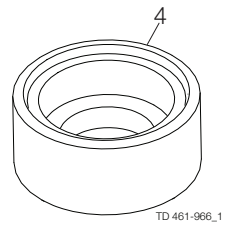

Unique SSV - Y-body

Pos	Qty	Denomination	2"	2½"	3"	4"
		Actuator, complete (NO)	9613154847	9613154848	9613154849	9613154850
		Actuator, complete (NC)	9613154852	9613154853	9613154854	9613154855
		Actuator, complete (A/A)	9613154857	9613154858	9613154859	9613154860
5	1	Adapter, plastic (- 0115)				
	1	Adapter, steel (0115 - 0518)				
	1	Adapter, steel (0518 -)	9615374701	9615374701	9615374701	9615374701
6	□	2 Bushing				
7	□	2 O-ring				
8	□	2 O-ring				
9	1	1 Plug	9613414101	9613414101	9613414101	9613414101
12	1(2)	Air fitting	9611994682	9611994682	9611994682	9611994682
Clamp						
19	1	Clamp	9612939323	9612939324	9612939325	9612939326
61	1	Clamp, body	212207	755345	755114	270085
Bonnet						
20	1	Bonnet	9634072001	9634072101	9634072201	9634072301
62	♦	1 Gasket, EPDM (standard)				
	1	Gasket, Buna				
	1	Gasket, FPM				
		Gasket set, 10 pcs., EPDM	9614059454	9614059455	9614059456	9614059457
		Gasket set, 10 pcs., Buna	9614059458	9614059459	9614059460	9614059461
		Gasket set, 10 pcs., FPM	9614059462	9614059463	9614059464	9614059465
24	1	Bushing	9613125002	9613125002	9613125002	9613125002
25	♦	1 Lip seal, EPDM (standard)				
	1	Lip seal, HNBR				
	1	Lip seal, FPM				
		Lip seal, set (10 pcs.) EPDM	9614059419	9614059419	9614059419	9614059419
		Lip seal, set (10 pcs.) HNBR	9614059420	9614059420	9614059420	9614059420
		Lip seal, set (10 pcs.) FPM	9614059421	9614059421	9614059421	9614059421
Valve Body						
22	1	Valve body	623368	620754	625854	620235
Valve Plug						
36	1	Plug, complete	9613173001	9613173002	9613173003	9613173004
36.1	1	Plug	9634075901	9634076001	9634076101	9634076201
36.2	♦	1 Plug seal, PTFE				
		Plug seal, set (10 pcs.) PTFE	9614059450	9614059451	9614059452	9614059453
			2"	2½"	3"	4"
Actuator						
□		Service kit	9611926500	9611926500	9611926500	9611926500
Product wetted parts						
♦		Service kit, EPDM	9611926815	9611926816	9611926817	9611926818
♦		Service kit, HNBR/NBR	9611926819	9611926820	9611926821	9611926822
♦		Service kit, FPM	9611926823	9611926824	9611926825	9611926826

Recommended spare parts: Service kits
Parts marked with □♦ are included in the service kits.

TD900479/2