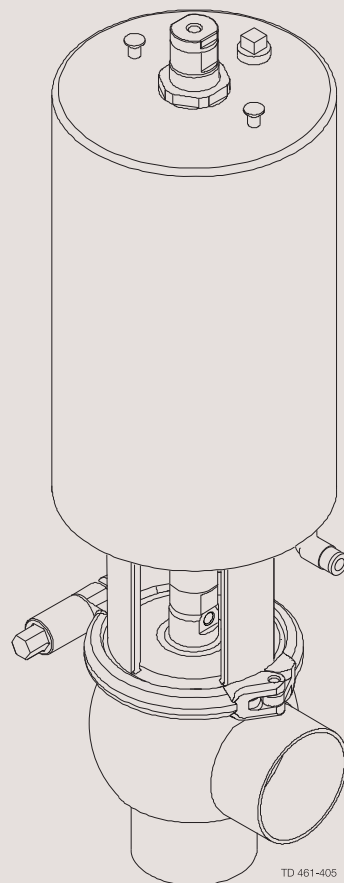

Spare Parts

Unique SSV - Long stroke

TD 461-403

TD 461-405

Table of contents

The information herein is correct at the time of issue but may be subject to change without prior notice

1. Shut-off valve, TR2	4
2. Change-over valve - TR2	6
3. Shut-off valve - elastomer plug seal	8
4. Change-over valve - elastomer plug seal	10
5. Mounting tool - Unique SSV - for plug seals US, Long stroke, Two-step	12