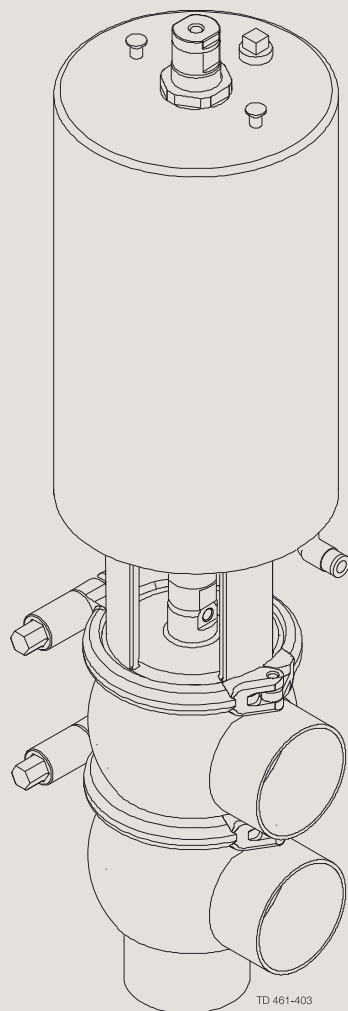

Spare Parts

Unique SSV - Long stroke

TD 461-403

TD 461-405

Table of contents

The information herein is correct at the time of issue but may be subject to change without prior notice

1. Shut-off valve, TR2	4
2. Change-over valve - TR2	6
3. Shut-off valve - elastomer plug seal	8
4. Change-over valve - elastomer plug seal	10
5. Mounting tool - Unique SSV - for plug seals US, Long stroke, Two-step	12