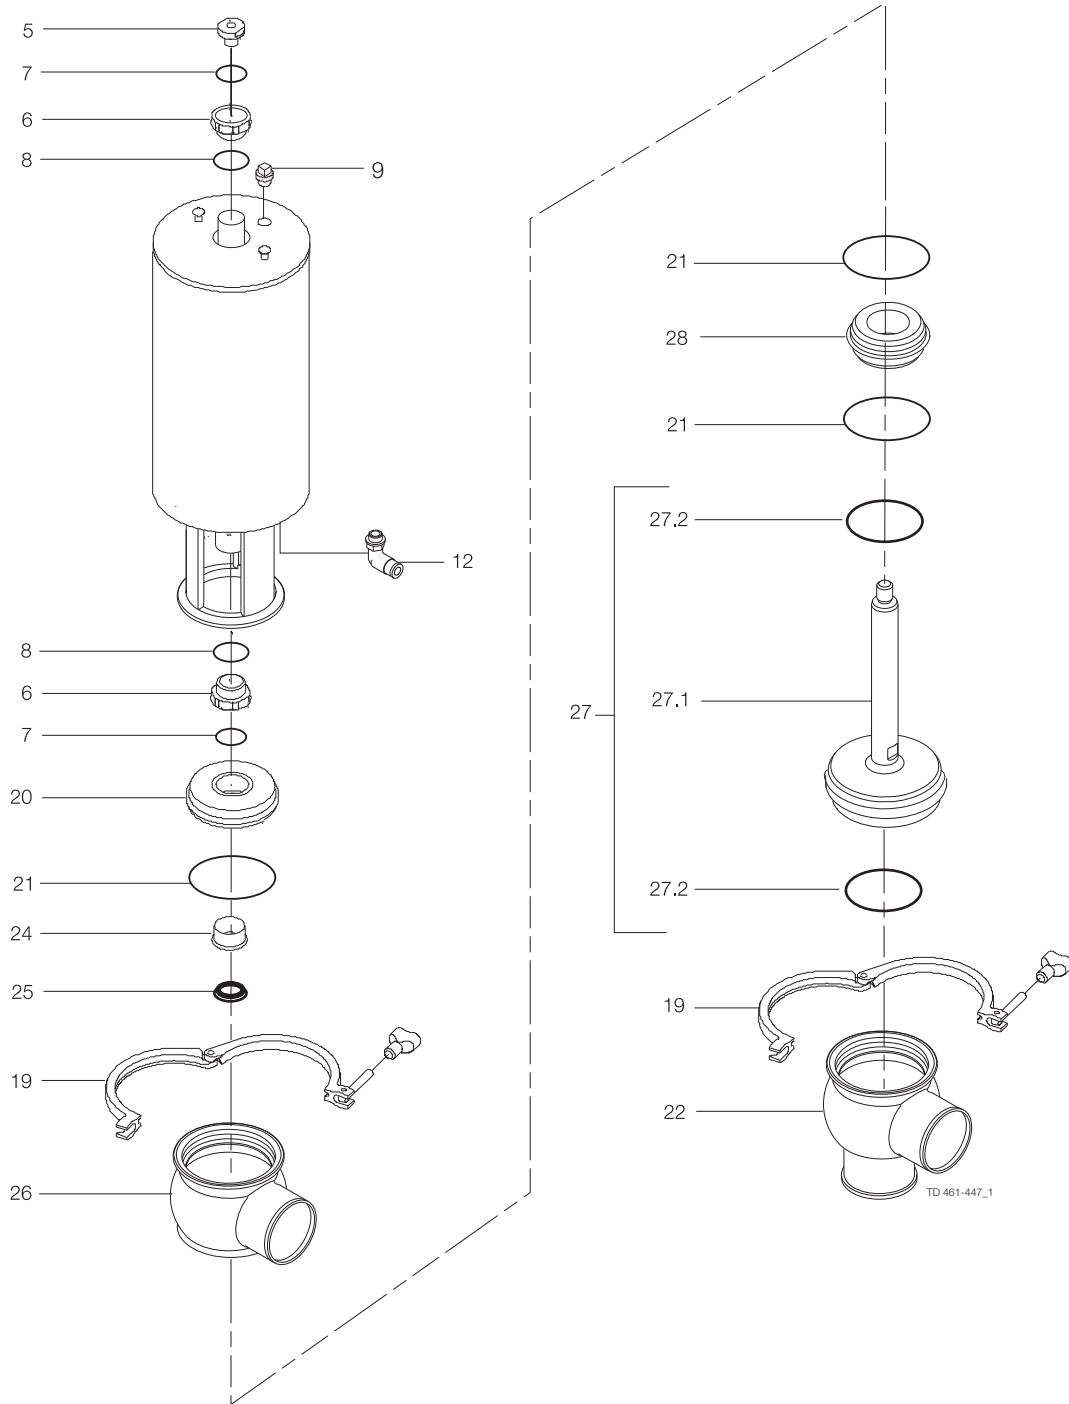

Change-over valve - elastomer plug seal

		1½"	2"	2½"	3"	4"	
Actuator							
		Actuator, complete (NO)	9613154846	9613154847	9613154848	9613154849	9613154850
		Actuator, complete (NC)	9613154851	9613154852	9613154853	9613154854	9613154855
	0	Actuator, complete (A/A)	9613154856	9613154857	9613154858	9613154859	9613154860
5	1	Adapter, plastic (- 0115)	9613127401	9613127401	9613127401	9613127401	9613127401
	1	Adapter, steel (0115 - 0518)	9614065301	9614065301	9614065301	9614065301	9614065301
	1	Adapter, steel (0518 -)	9615374701	9615374701	9615374701	9615374701	9615374701
6	□	2 Bushing					
7	□	2 O-ring					
8	□	2 O-ring					
9	1	Plug	9613414101	9613414101	9613414101	9613414101	9613414101
12	1(2)	Air fitting	9611994682	9611994682	9611994682	9611994682	9611994682
Clamp							
19	2	Clamp	9612939316	9612939317	9612939318	9612939319	9612939320
Bonnet							
20	1	Bonnet	9613127102	9613127103	9613127104	9613127105	9613127106
21	◆	3 O-ring, EPDM (standard)					
	3	O-ring, HNBR					
	3	O-ring, FPM					
24	1	Bushing	9613125002	9613125002	9613125002	9613125002	9613125002
25	◆	1 Lip seal, EPDM (standard)					
	1	Lip seal, HNBR					
	1	Lip seal, FPM					
Seat							
28	1	Seat	9613127502	9613127503	9613127504	9613127505	9613127506
Valve Body							
26	1	Valve body, upper, 1 ports, clamp	9613161503	9613161505	9613161507	9613161509	9613161511
	1	Valve body, upper, 2 ports, clamp	9613161504	9613161506	9613161508	9613161510	9613161512
	1	Valve body, upper, 1 ports, welding ends	9613139315	9613139317	9613139319	9613139321	9613139323
	1	Valve body, upper, 2 ports, welding ends	9613139316	9613139318	9613139320	9613139322	9613139324
22	1	Valve body, lower, 2 ports, clamp	9613161603	9613161605	9613161607	9613161609	9613161611
	1	Valve body, lower, 3 ports, clamp	9613161604	9613161606	9613161608	9613161610	9613161612
	1	Valve body, lower, 2 ports, welding ends	9613139515	9613139517	9613139519	9613139521	9613139523
	1	Valve body, lower, 3 ports, welding ends	9613139516	9613139518	9613139520	9613139522	9613139524
Valve Plug							
27	1	Plug, change-over, complete, EPDM (standard) ..	9613162002	9613162003	9613162004	9613162005	9613162006
	1	Plug, change-over, complete, HNBR	9613162008	9613162009	9613162010	9613162011	9613162012
	1	Plug, change-over, complete, FPM	9613162014	9613162015	9613162016	9613162017	9613162018
27.1	1	Plug, change-over	9613159401	9613159501	9613159601	9613159701	9613159801
27.2	◆	2 Plug seal, EPDM (standard)					
	2	Plug seal, HNBR					
	2	Plug seal, FPM					

		1½"	2"	2½"	3"	4"	
Actuator							
□		Service kit	9611926500	9611926500	9611926500	9611926500	9611926500
Product wetted parts							
◆		Service kit, EPDM	9611926580	9611926581	9611926582	9611926583	9611926584
◆		Service kit, HNBR	9611926586	9611926587	9611926588	9611926589	9611926590
◆		Service kit, FPM	9611926592	9611926593	9611926594	9611926595	9611926596

Parts marked with □ are included in the service kits (actuator).

Parts marked with ◆ are included in the service kits (product wetted parts).

Recommended spare parts: Service kits.