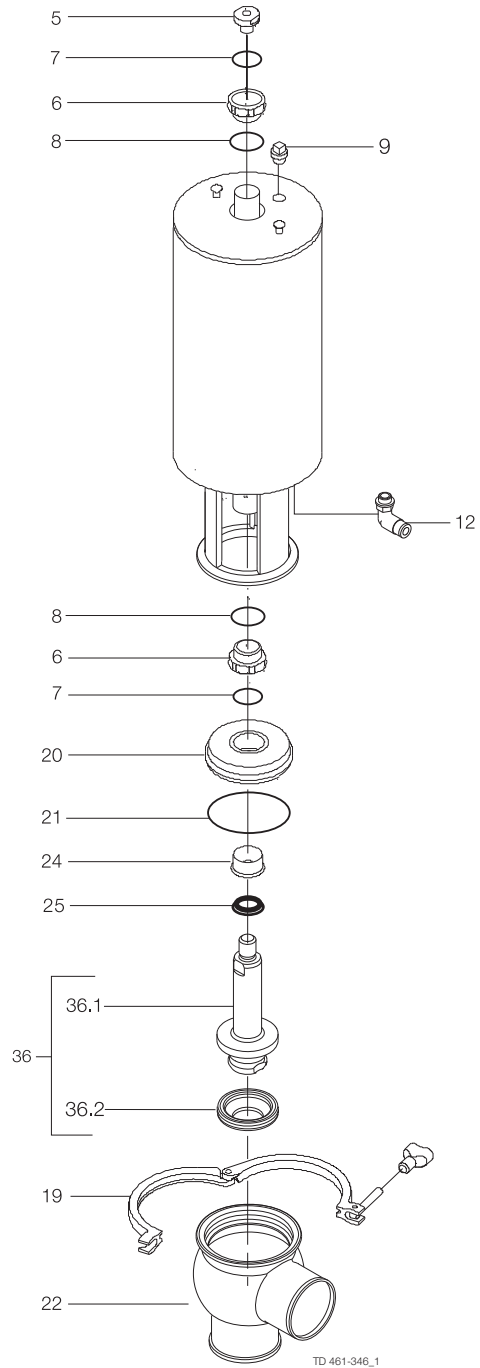

Spare Parts

Unique SSV - Long stroke

TD 461-403

TD 461-405

Table of contents

The information herein is correct at the time of issue but may be subject to change without prior notice

1. Shut-off valve, TR2	4
2. Change-over valve - TR2	6
3. Shut-off valve - elastomer plug seal	8
4. Change-over valve - elastomer plug seal	10
5. Mounting tool - Unique SSV - for plug seals US, Long stroke, Two-step	12