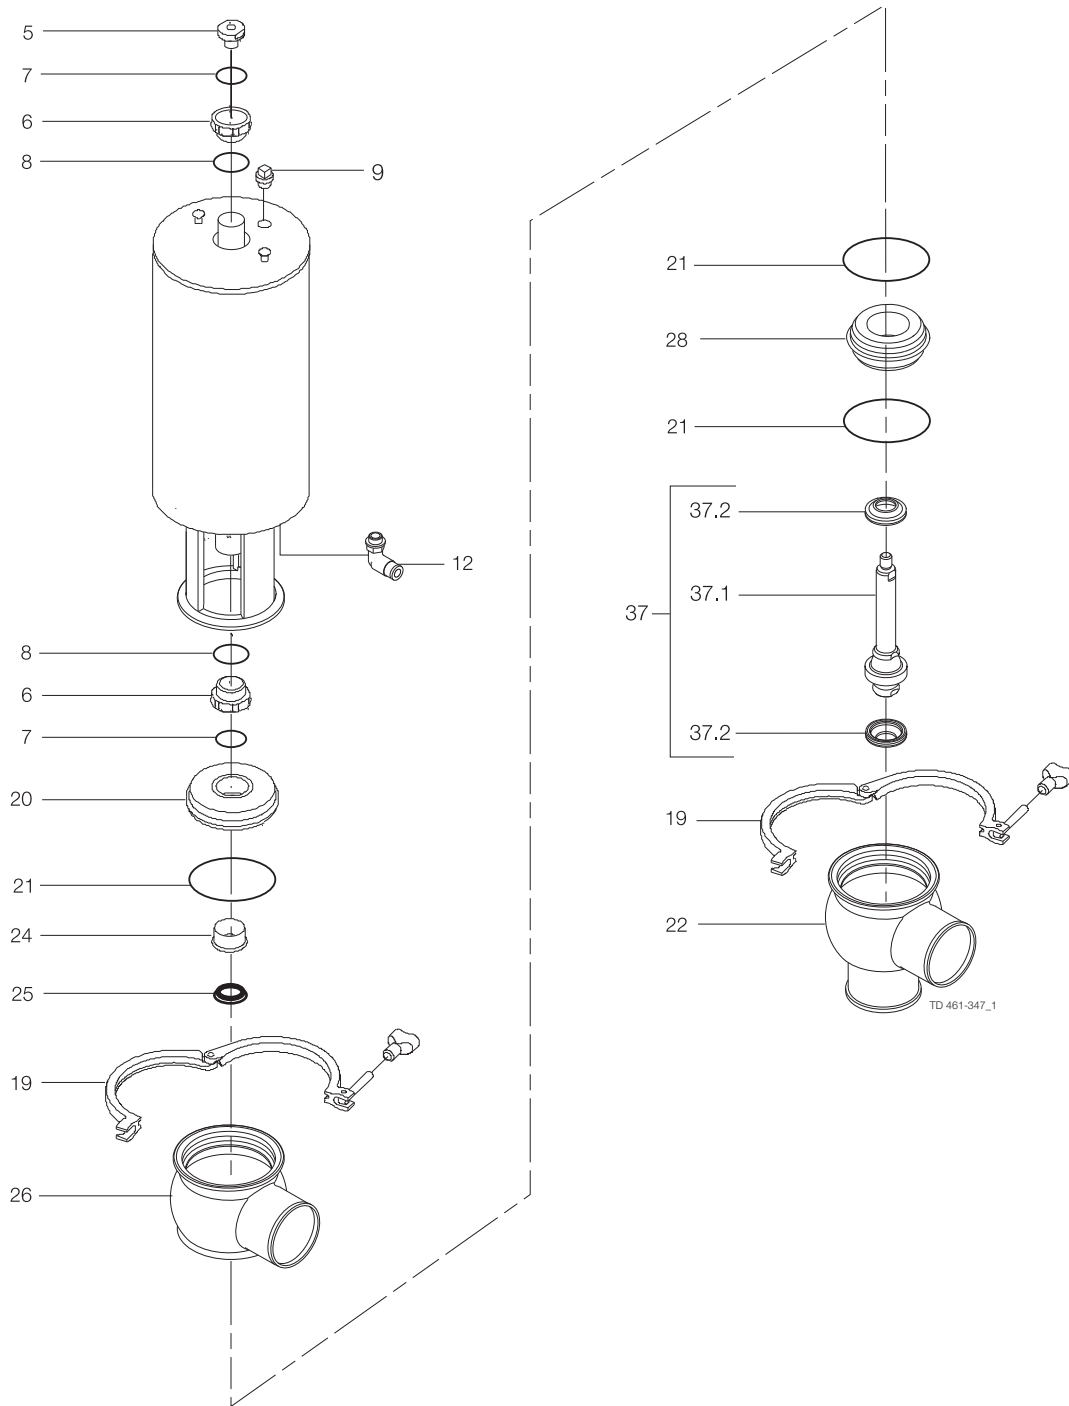

Spare Parts

Unique SSV - Long stroke

TD 461-403

TD 461-405

Table of contents

The information herein is correct at the time of issue but may be subject to change without prior notice

1. Shut-off valve, TR2	4
2. Change-over valve - TR2	6
3. Shut-off valve - elastomer plug seal	8
4. Change-over valve - elastomer plug seal	10
5. Mounting tool - Unique SSV - for plug seals US, Long stroke, Two-step	12

Parts marked with □ are included in the service kits (actuator).

Parts marked with ◆ are included in the service kits (product wetted parts).

Recommended spare parts: Service kits.

TD 900338/2

Change-over valve - TR2