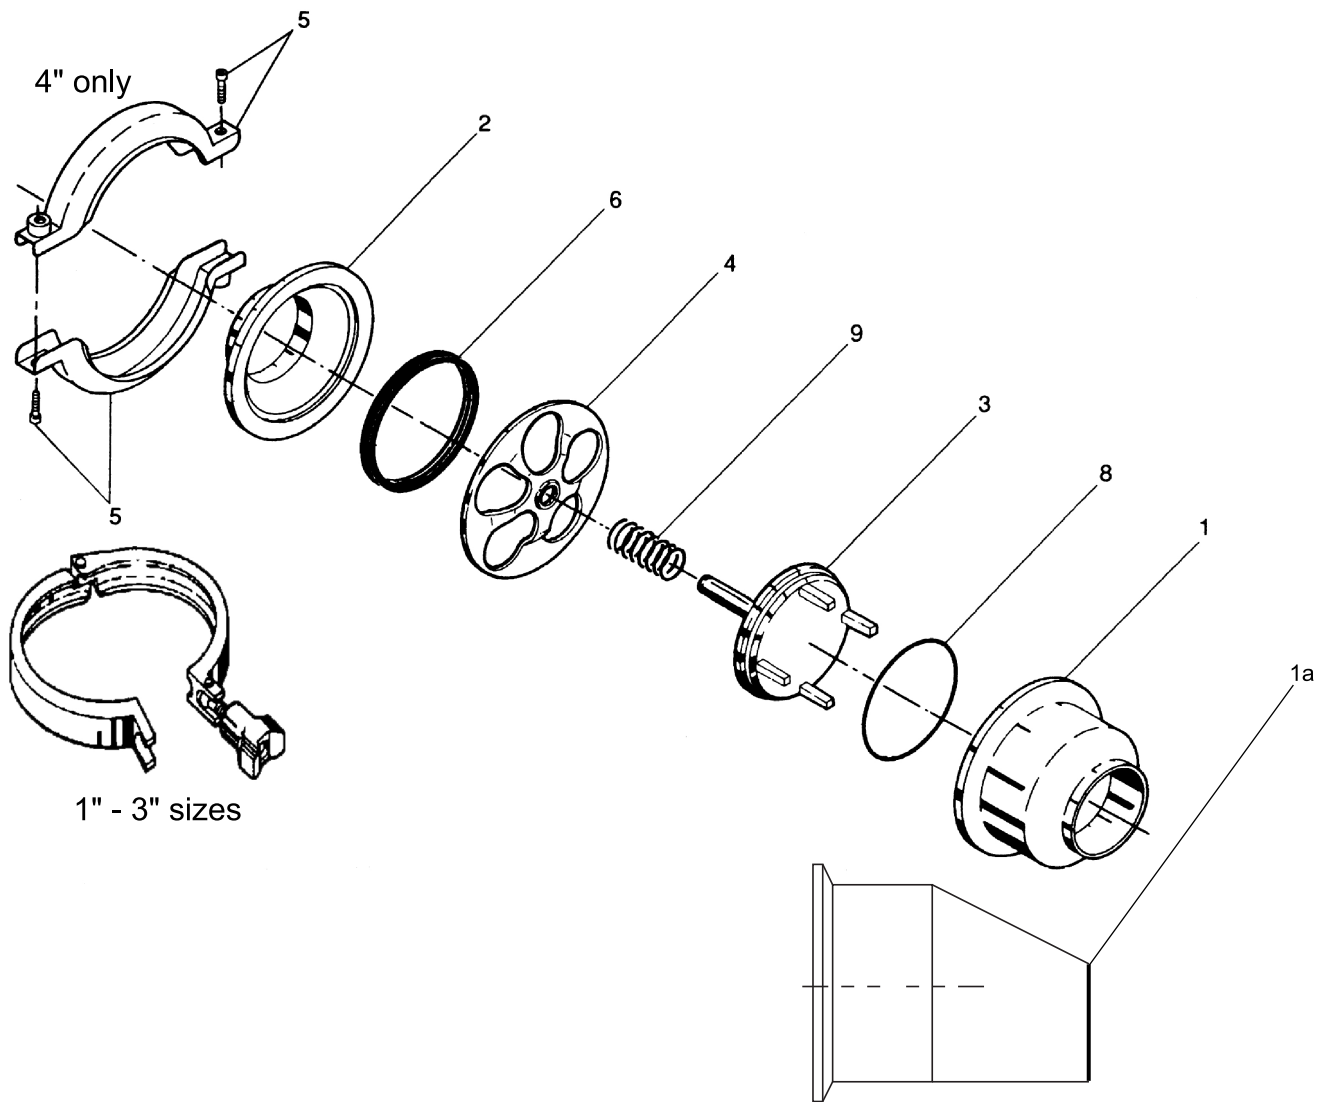

Spare Parts

LKC-2 non-return valve

TD 406-037

Table of contents

The information herein is correct at the time of issue but may be subject to change without prior notice

1. LKC-2, industrial version	4
2. LKC-2, polished version	6