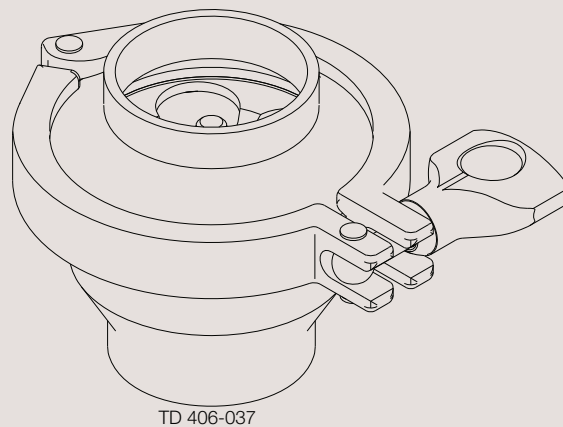

Spare Parts

LKC-2 non-return valve

TD 406-037

Table of contents

The information herein is correct at the time of issue but may be subject to change without prior notice

1. LKC-2, industrial version	4
2. LKC-2, polished version	6